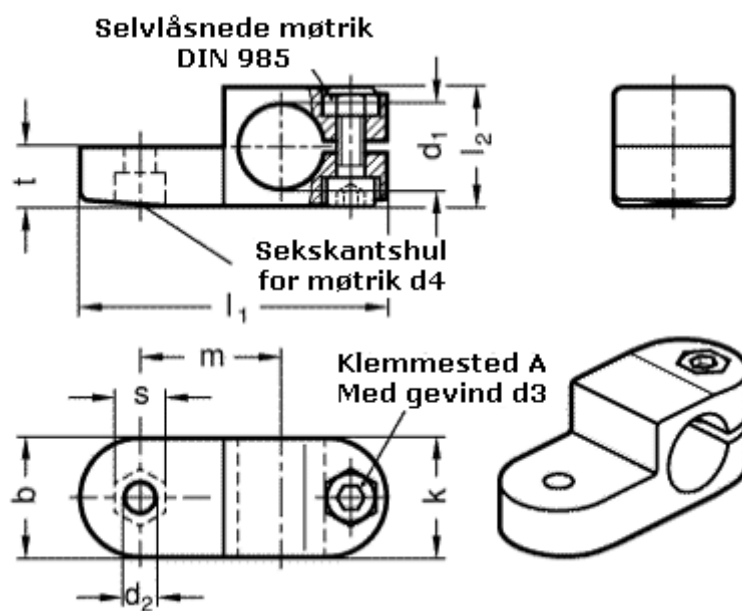

Article number: 20277B122BL

Description: E+G Swivel clamp connector
GN277-B12-2-BL

Measures

b = 25	m = 29.5
d1 = B12	s = 10
d2 = 6.5	t = 12.5
d3 = M 6	
d4 = M 6	
k = 25	
l1 = 64	
l2 = 25	